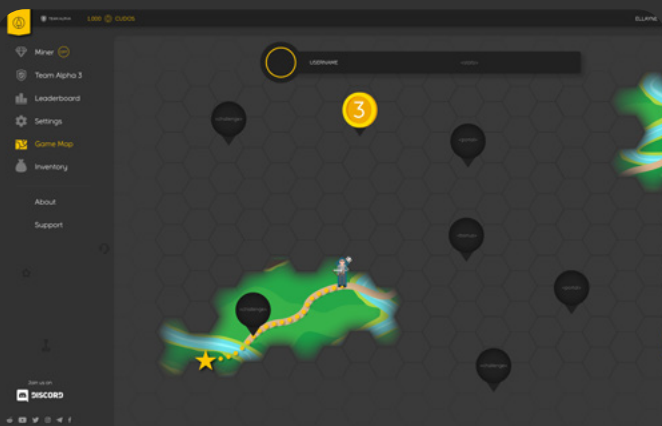

TRANSFORM YOUR ESPORTS CAFÉ

Create profits –
even on empty seats

EMBRACE GAMING

As a haven for gaming fans and online enthusiasts, we understand how important it is for you to keep an internet or esports café doors open 24/7, but we also understand that this leads to 4am slumps and post-lunchtime lulls.

To combat this, we've created blockchain software that allows you to continue making a profit on any empty seats, no matter what the time!

CUDO GAMER FEATURES

1. 1 Comes alive when your computers are inactive to carry out computing work, giving you real, monetary return for any idle or underutilised computers
2. 2 Allows you to maximise your investment, even as your computers depreciate in value
3. 3 Is fully automated and can be easily deployed across a network of gaming computers, no matter how far your cafés may be spread out

Just look at the returns that you could be making!

Nvidia

Indicative returns
for the top gaming
GPUs

GeForce RTX 1080 Ti	$19-22/month
GeForce RTX 2080 Ti	$35-40/month
GeForce RTX 2070	$23-26/month

AMD

Indicative returns
for the top gaming
GPUs

Radeon RX 570	$11-15/month
Radeon RX 580	$11-15/month
Radeon VII	$30-40/month

POWERFUL CLOUD COMPUTING SOFTWARE

As seen on

MONEYWEEK Forbes